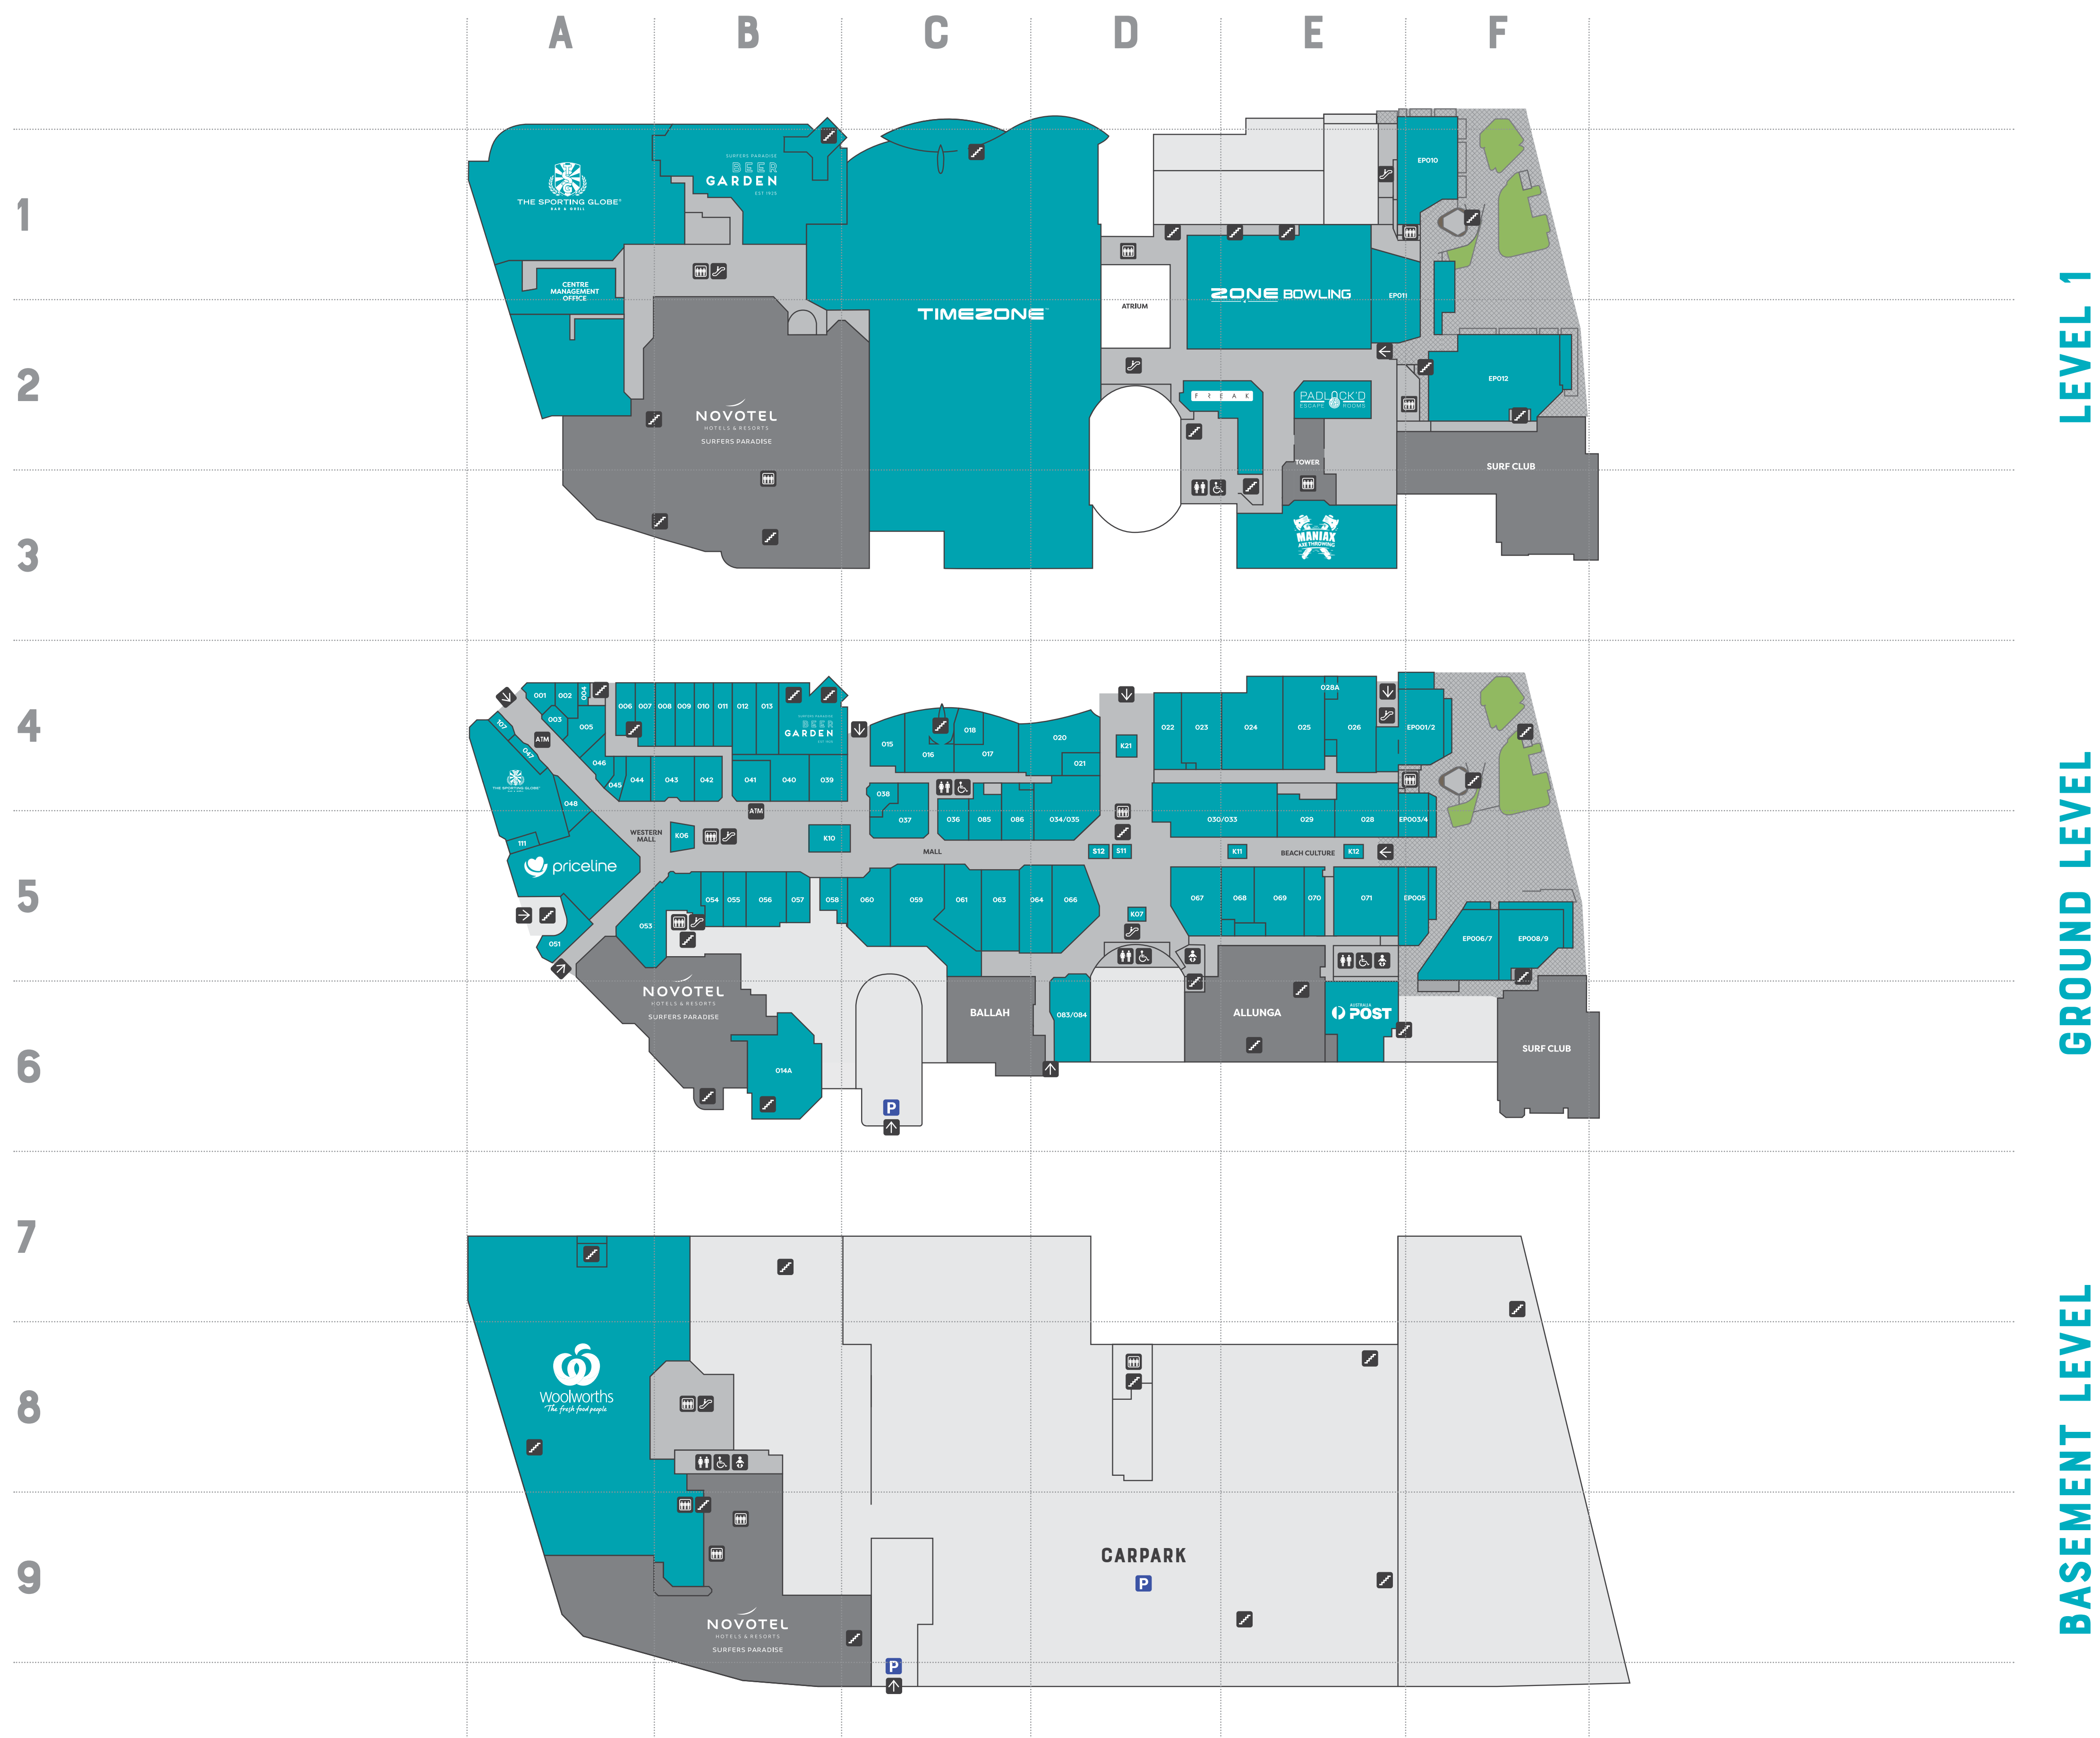

# CENTRE DIRECTORY

RETAILER	SHOP	REF	RETAILER	SHOP	REF	RETAILER	SHOP	REF
<b>SUPERMARKET</b>			<b>FOOD &amp; DINING</b>			<b>FOOTWEAR &amp; ACCESSORIES</b>		
Woolworths	MJ001	A8	All Sorts of Sweets	048	A4	H&S Jewellers	057	B5
<b>BEAUTY, NAILS &amp; HAIR</b>			Ben & Jerry's	015	C4	iKandi Sunglasses	047	A4
Auzus Beauty and Hair	044	A4	Boost Juice (Cavill Mall)	021	D4	Lovisa	036	C5
Auzus Beauty Kiosk	S12	D5	Boost Juice	107	A4	Novo Shoes	039	B4
Ava Beauty	070	E5	Café Sixty One	K10	B5	Platypus Shoes	034/035	D5
Barefoot Fish	037	C5	Crepe Addict	K06	B5	Skechers	060	C5
Celebrity Ink	066	D5	El Camino Cantina	EPO12	F2	Strandbags	043	B4
Hollywood Injectables	083/084	D6	Enzo's Cucina	EPO06/7	F5	<b>FUN &amp; ENTERTAINMENT</b>		
Jade Nails	042	B4	Gelato Messina	EPO03/4	F5	Freak VR	EN104	E2
Paradise Massage and Spa	086	C5	Gong Cha	007	A4	Go Ride A Wave	028A	E4
ProfessioNAIL	005	A4	Gotcha Tea	K21	D4	Maniaxe Axe Throwing	EN103	E3
Skin Kandy	068	E5	Grill'd Healthy Burgers	020	D4	Padlock'd	EN105	E2
Surfers Paradise Hair Wraps & Braiding	S11	D5	Guzman y Gomez	022	D4	Timezone	EN106	C2
<b>FASHION</b>			Hero Sushi	EPO05	F5	Zone Bowling	EN106	E1
Ally Fashion	061	C5	Hungry Jack's	026	E4	<b>GIFTS &amp; SOUVENIRS</b>		
Baku Swimwear	029	E5	Kitty O'Shea's	025	E4	Newsextra	056	B5
Factorie	064	D5	Krispy Kreme	013	B4	Huntress Homewares	054	B5
Fast Times Skateboarding	071	E5	La Playa	EPO01/2	F4	Mr Brix	055	B5
Gypsy Wanderer	059	C5	Love Italy	017	C4	Pashin	085	C5
Martial Arts Equipment	051	A5	Nahm Talay Thai	EPO11	F1	<b>LIQUOR</b>		
Rip Curl	028	E5	Royal Copenhagen Ice Cream	001	A4	BWS	009	B4
Stateside Sports	069	E5	Shiba Wings	012	B4	BWS Drive Through	014A	B6
Surf Dive N Ski	030/33	D5	Starbucks	023	D4	<b>MOBILE PHONES &amp; TECHNOLOGY</b>		
Vans	067	D5	Surfers Paradise Beer Garden	014	B4	Caseway	003	A4
Xpress Tees	111	A5	Surfers Pizza & Kebabs	006	A4	Optus	002	A4
			The Sporting Globe	082	A4	Surfers Phones and Gadgets	058	B5
			Tutti Frutti	012	B4	Vodafone	046	A4
			TGI Fridays	EPO10	F1	<b>SERVICES</b>		
			USOK Filipino Grill	008	B4	Australia Post	072	E6
			Wahlburgers	EPO08/9	F5	EzyMart	011	B4
						Priceline Pharmacy	050	A5
						TSG Tobacco Station	004	A4