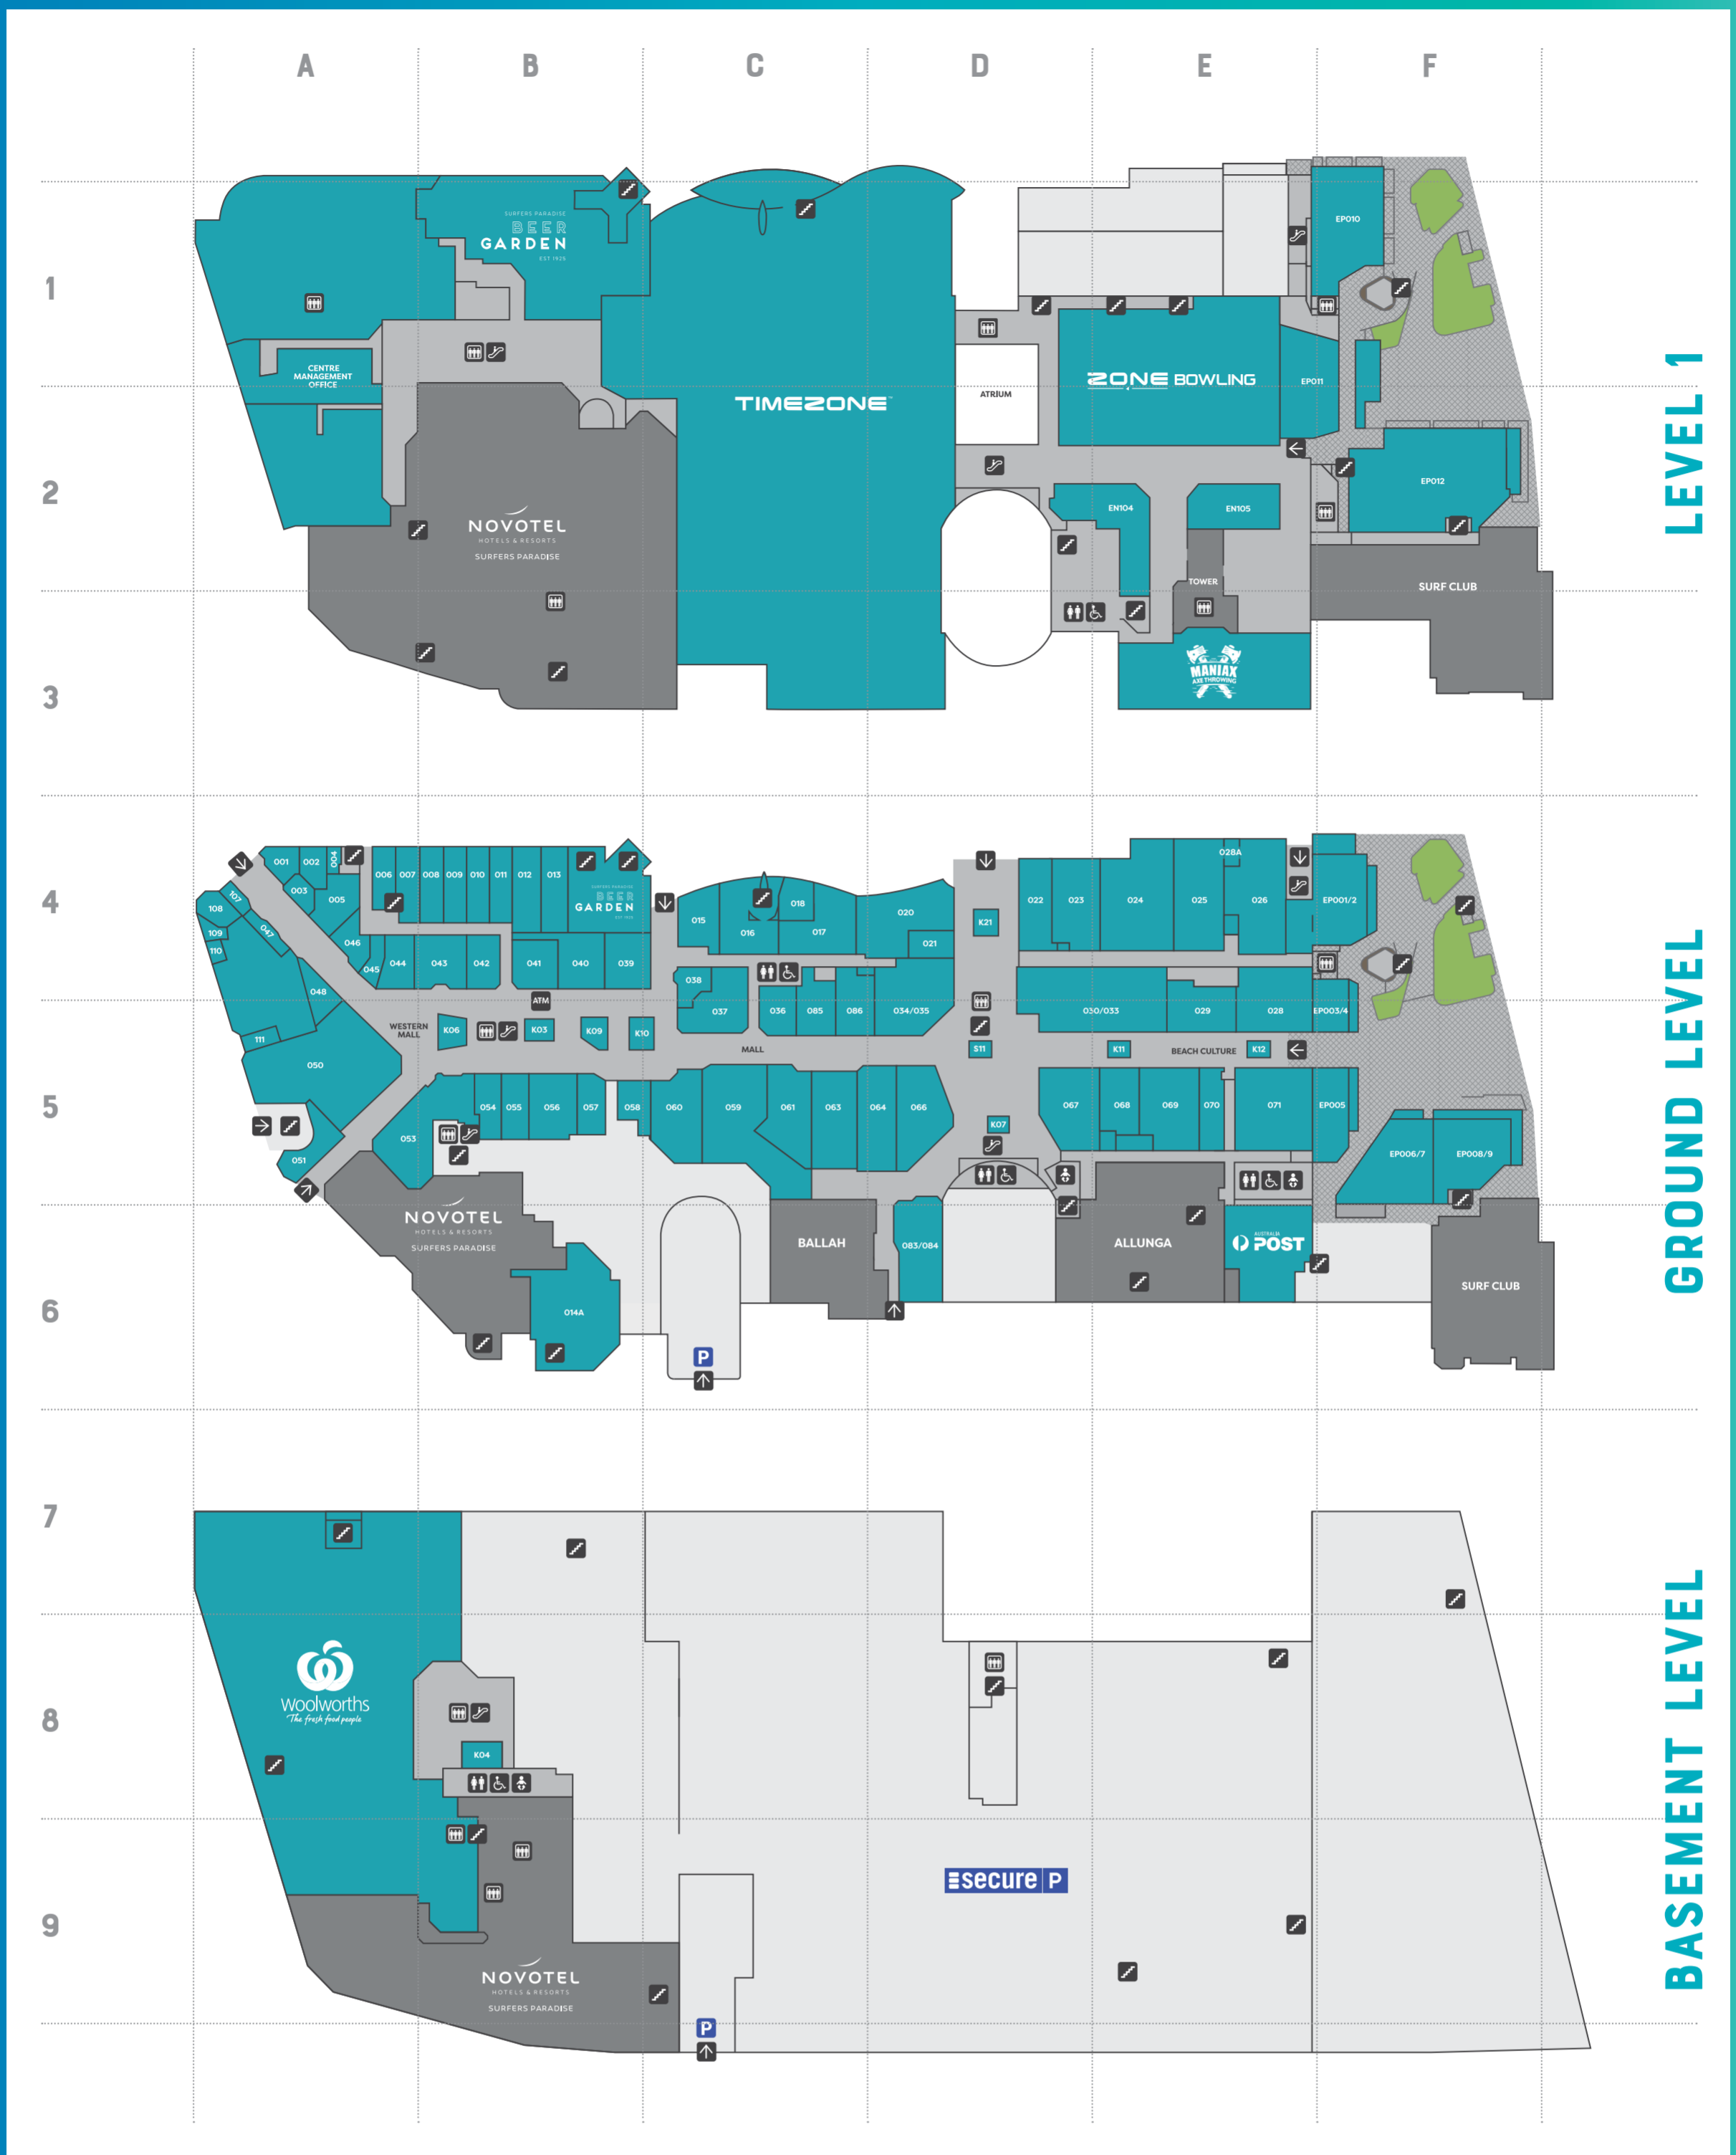

# CENTRE DIRECTORY

RETAILER	SHOP	REF	RETAILER	SHOP	REF	RETAILER	SHOP	REF
<b>SUPERMARKET</b>			<b>FOOD &amp; DINING</b>			Novo Shoes	039	B4
Woolworths	MJ001	A8	All Sorts of Sweets	048	A4	Platypus Shoes	034/035	D5
<b>BEAUTY, NAILS &amp; HAIR</b>			Ben & Jerry's	015	C4	Skechers	060	C5
Auzus Beauty and Hair	044	A4	Boost Juice (Cavill Mall)	021	D4	Strandbags	043	B4
Auzus Beauty Kiosk	S12	D5	Boost Juice	107	A4	<b>FUN &amp; ENTERTAINMENT</b>		
Ava Beauty	070	E5	Charlies Café & Bar	024	E4	Freak VR	EN104	E2
Celebrity Ink	066	D5	Crepe Addict	K06	B5	Go Ride A Wave	028A	E4
Hollywood Injectables	083/084	D6	El Camino Cantina	EP012	F2	Holoverse Dinosaur World	059	C5
Jade Nails	042	B4	Enzo's Cucina	EP006/7	F5	Maniax Axe Throwing	EN103	E3
Paradise Massage and Spa	086	C5	Gelato Messina	EP003/4	F5	Timezone	EN106	C2
ProfessionAIL	005	A4	Gong Cha	007	A4	Zone Bowling	EN106	E1
Surfers Paradise Hair Wraps & Braiding	S11	D5	Gotcha Tea	K21	D4	<b>GIFTS &amp; SOUVENIRS</b>		
Unicorn Piercing	038	C4	Grill'd Healthy Burgers	020	D4	Circle Newsextra	K03	B5
<b>FASHION</b>			Guzman y Gomez	022	D4	Huntress Homewares	055	B5
Ally Fashion	061	C5	Hero Sushi	EP005	F5	Typo	063	C5
Baku Swimwear	029	E5	Hungry Jack's	026	E4	<b>LIQUOR</b>		
Claybourn	108	C5	Kitty O'Shea's	025	E4	BWS	009	B4
Factorie	064	D5	Krispy Kreme	013	B4	BWS Drive Through	014A	B6
Fast Times Skateboarding	071	E5	La Playa	EP001/2	F4	<b>MOBILE PHONES &amp; TECHNOLOGY</b>		
Gypsy Wanderer	040	B4	Lord Of The Fries	018	C4	Caseway	003	A4
Martial Arts Equipment	051	A5	Love Italy	017	C4	Optus	002	A4
Ripcurl	028	E5	Nahm Talay Thai	EP011	F1	Surfers Phones and Gadgets	058	B5
Stateside Sports	069	E5	Royal Copenhagen Ice Cream	001	A4	Vodafone	046	A4
Surf Dive N Ski	030/33	D4	Starbucks	023	D4	<b>SERVICES</b>		
Togs	059	C5	Surfers Paradise Beer Garden	014	B4	Australia Post	072	E6
Vans	067	D5	Surfers Pizza & Kebabs	006	A4	Ezymart	011	B4
Xpress Tees	111	A5	TGI Fridays	EP010	F1	Priceline Pharmacy	050	A5
<b>FINANCIAL SERVICES</b>			Wahlburgers	EP008/9	F5	TSG Tobacco Station	004	A4
ATM #1	ATM	A4	<b>FOOTWEAR &amp; ACCESSORIES</b>					
ATM #2	ATM	B4	H&S Jewellers	057	B5			
			iKandi Sunglasses	047	A4			